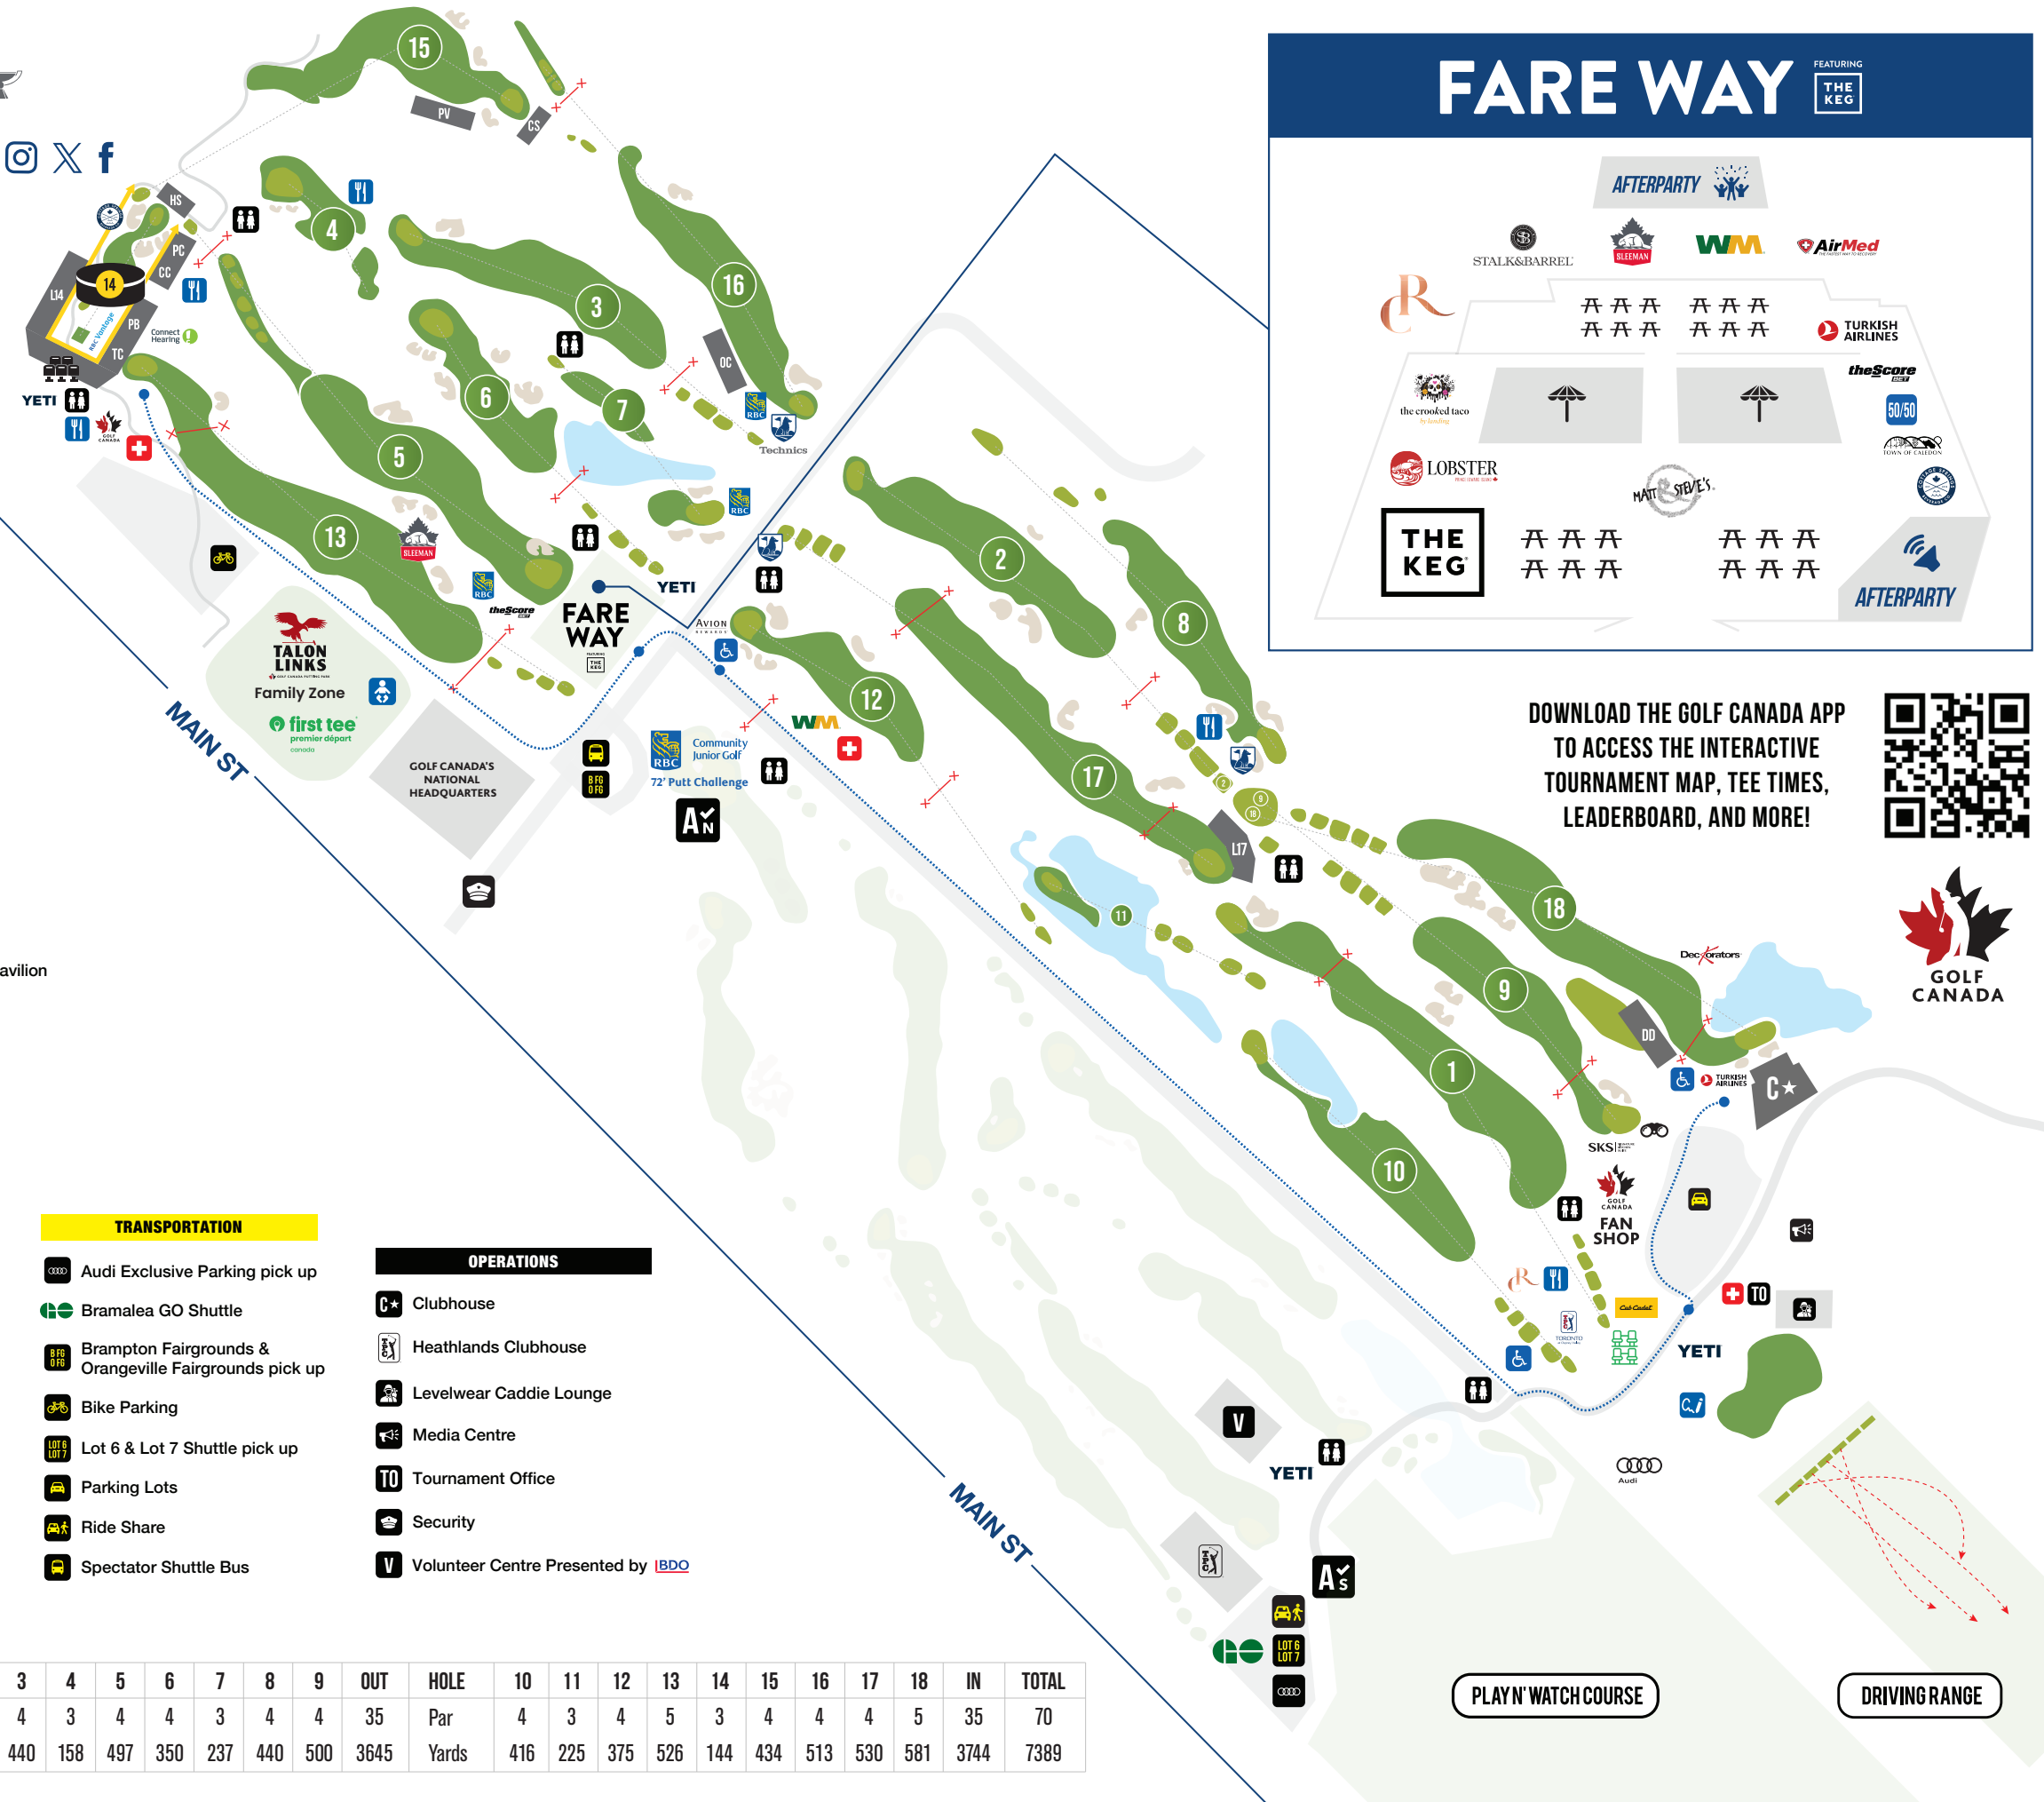

GENERAL INFORMATION

- North Admissions
- South Admissions
- Accessible Viewing Decks
- Accessibility Shuttle Route
- Autograph Zone
- Concessions
- Crosswalks
- Family Care
- First Aid
- Golf Canada 50/50
- Golf Canada Fan Shop
- Golf Canada Fan Shop @ The Rink
- Washrooms
- YETI Water Station

MUST VISIT DESTINATIONS

- 72' Putt Challenge
- Refuel26 Café
- Connect Hearing Viewing Oasis
- Copper Rose Distillery
- Cottage Springs Patio
- Cub Cadet Lawn
- The Deck by Deckorators

FARE WAY The Fare Way Featuring The Keg

TRANSPORTATION

- Audi Exclusive Parking pick up
- Bramalea GO Shuttle
- Brampton Fairgrounds & Orangeville Fairgrounds pick up
- Bike Parking
- Lot 6 & Lot 7 Shuttle pick up
- Parking Lots
- Ride Share
- Spectator Shuttle Bus

FARE WAY FEATURING THE KEG

AFTERPARTY

STALK&BARREL, SLEEMAN, WM, AirMed, TURKISH AIRLINES, theScore, Lobster, THE KEG, AFTERPARTY

DOWNLOAD THE GOLF CANADA APP TO ACCESS THE INTERACTIVE TOURNAMENT MAP, TEE TIMES, LEADERBOARD, AND MORE!